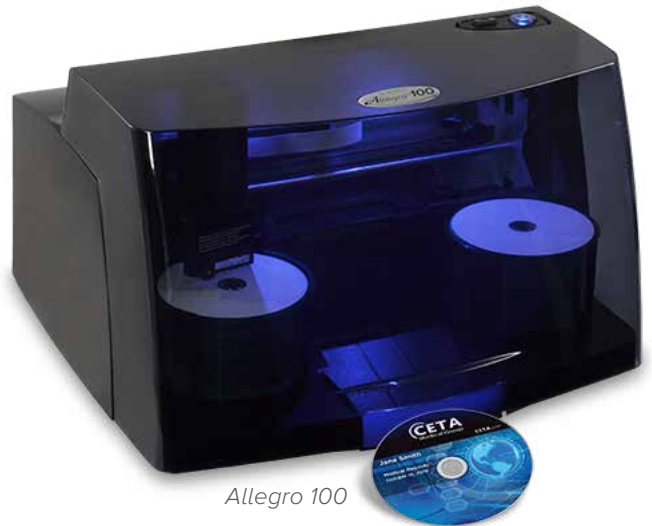

Rimage Software Suite offers the strongest, most fully-featured Application Program Interface (API) on the market. Interconnect with any software program through strong networking capabilities, two-way program-to-program communication, and a full API feature set. Existing Rimage software integrations can get started with an Allegro system right away.

Features

- 20 (Allegro 20) or 100 (Allegro 100) disc capacity
- External disc output allowing both bins to be utilized for input (Allegro 100 only)
- One (Allegro 20) or two (Allegro 100) CD/DVD recorders (Blu-ray optional)
- Rimage Software Suite (RSS)
- Color inkjet printing at up to 4800 dpi
- All-in-one ink cartridge for ease of use
- USB 3.0 connectivity for high speed data transfer
- Internal lighting for status communication