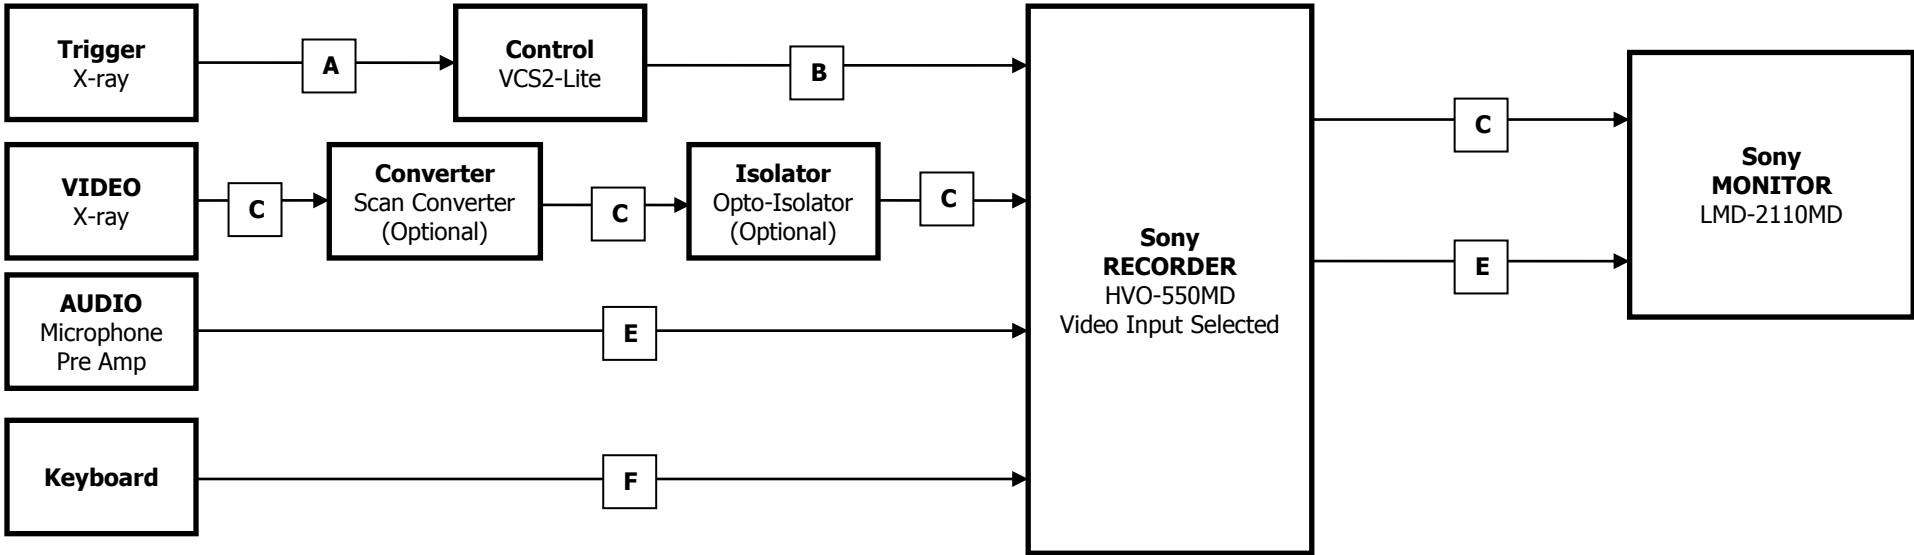

**MAS SD Recording System
Video + (Optional Sound)**

INTERFACE CABLES		
<i>Type</i>	<i>Connects</i>	<i>Purpose</i>
Cable A - Bespoke	Trigger to Control	System: Control of Recording Start / Pause
Cable B - Bespoke	Control to Recorder - REMOTE 1	System: Control of Recording Start / Pause
Cable C - Video / Composite BNC	X-ray to Isolator Isolator to Scan Converter Isolator to Recorder Recorder to Monitor	Video
Cable E - Audio / Phono to Jack	Pre Amp to Recorder Recorder to Monitor	Audio
Cable F - USB	Keyboard to Recorder - USB 3	Data